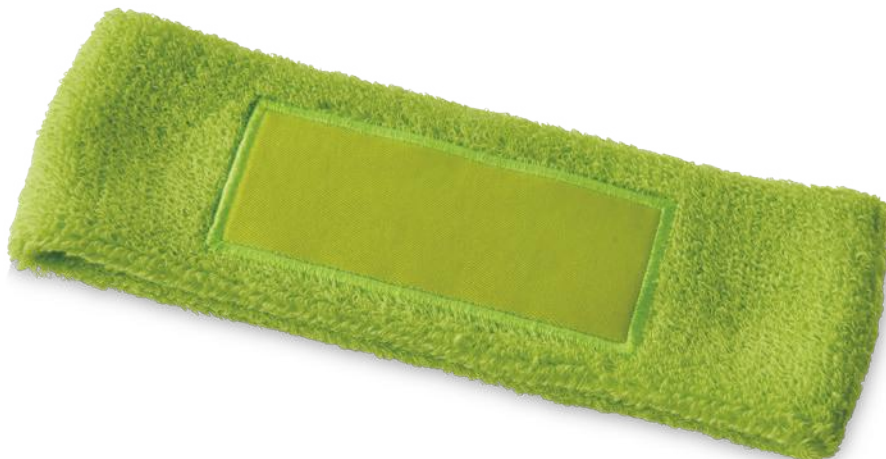

HYPER PERFORMANCE WRISTBAND

Cotton 7.5 x 7 x 1 cm

126134

ROGER FITNESS HEADBAND

Cotton 18 x 0.5 x 5 cm

bullet®

bullet®