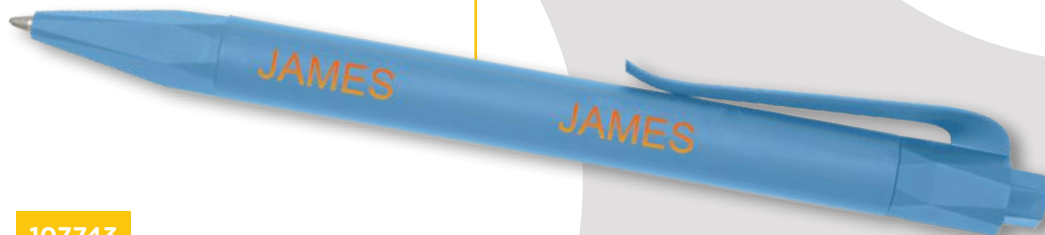

MARKS  AN

107756

STONE BALLPOINT PEN

Ⓜ 55% PP Plastic and 45% Limestone

📏 Ø 1.2 x 13.6 cm

♻️ ♻️ ♻️ ● ○ ● ● ● ● ● ●

MADE OUT OF 100% CORN
PLASTIC WHICH REDUCES
THE USE OF VIRGIN PLASTIC

MARKS  AN