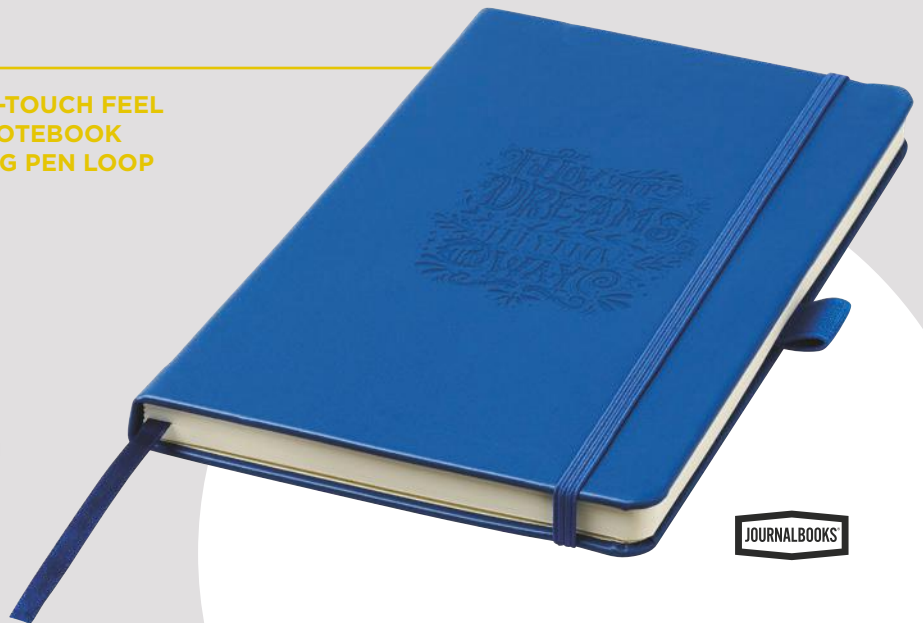

Journal Books

PREMIUM SOFT-TOUCH FEEL
HARDCOVER NOTEBOOK
WITH MATCHING PEN LOOP

JOURNALBOOKS

107395

NOVA A5 BOUND NOTEBOOK

Ⓜ Leatherette paper 21.5 x 14.2 x 1.6 cm

🌐 📄 📏 📐 📑 📂 📅 📆 📇 📈 📉 📊 📋 📌 📍 📎 📏 📐 📑 📂 📅 📆 📇 📈 📉 📊 📋 📌 📍 📎