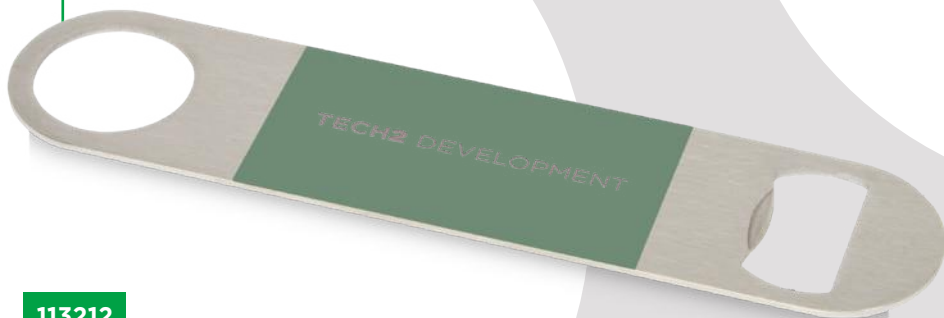

OCRE BAMBOO TEA BOX

Ⓜ Bamboo wood, Glass 📏 22 x 18 x 7.5 cm 🔄 🍴 🍷 🍴

Bottle Openers

TOUGH STAINLESS STEEL BOTTLE OPENER WITH ENOUGH SPACE FOR ANY LOGO

SEASONS

113212

LOFOTEN BOTTLE OPENER

Ⓜ Stainless Steel 17,8 x 4 cm