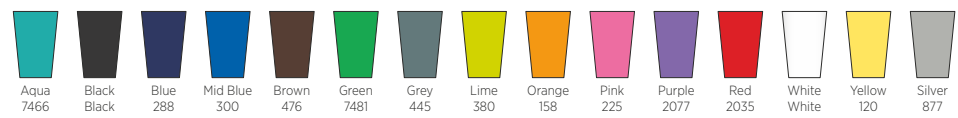

Lid colours

Grip colours

(Tyre grip available in black only)

Tumbler colours

(Americano Cortado available in clear only)

- 250 ML DOUBLE-WALL, AIR-INSULATED
- 300 ML SINGLE-WALL
- 250 ML SINGLE-WALL

MIX AND MATCH COLOURS