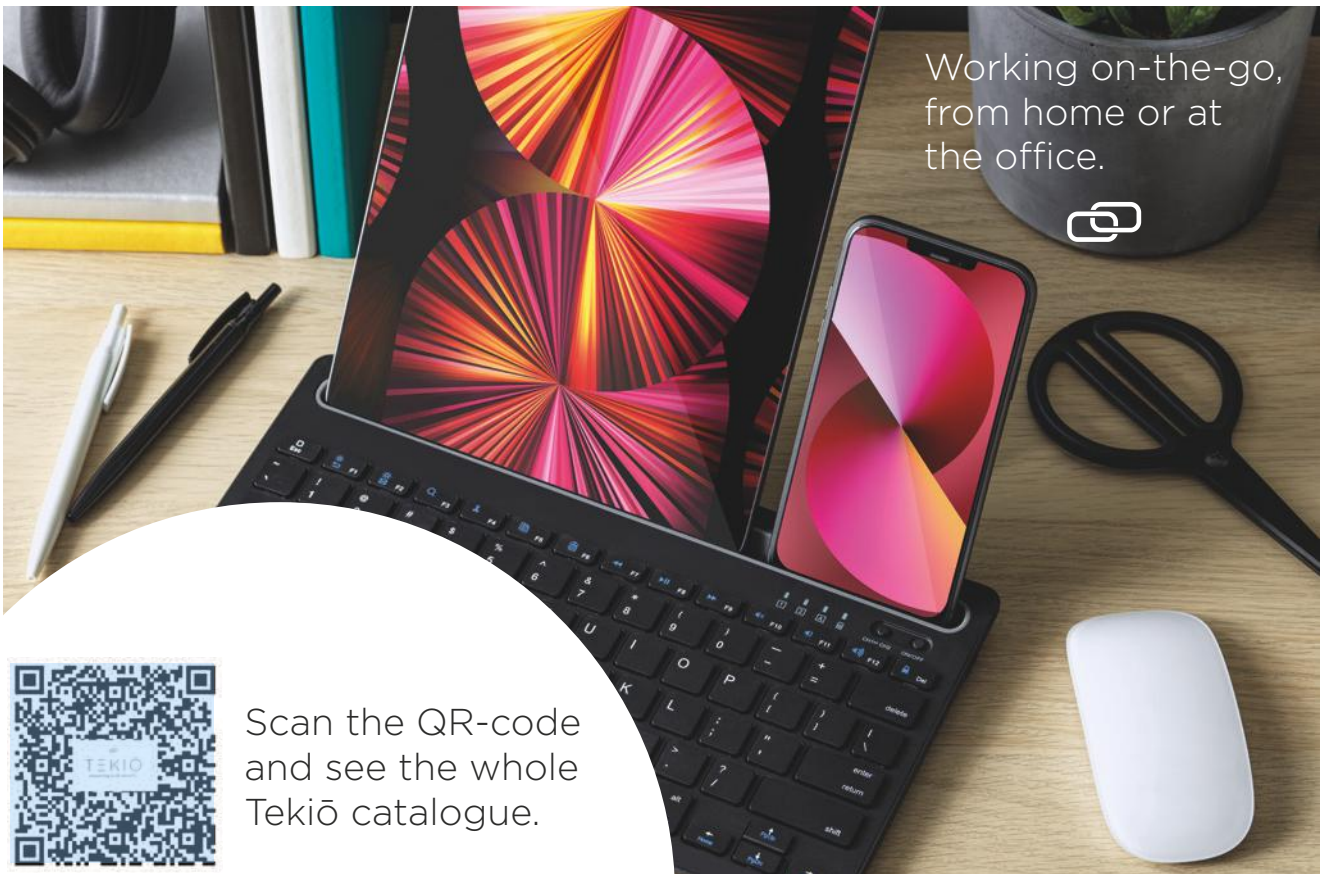

Working on-the-go, from home or at the office.

Scan the QR-code and see the whole Tekiō catalogue.