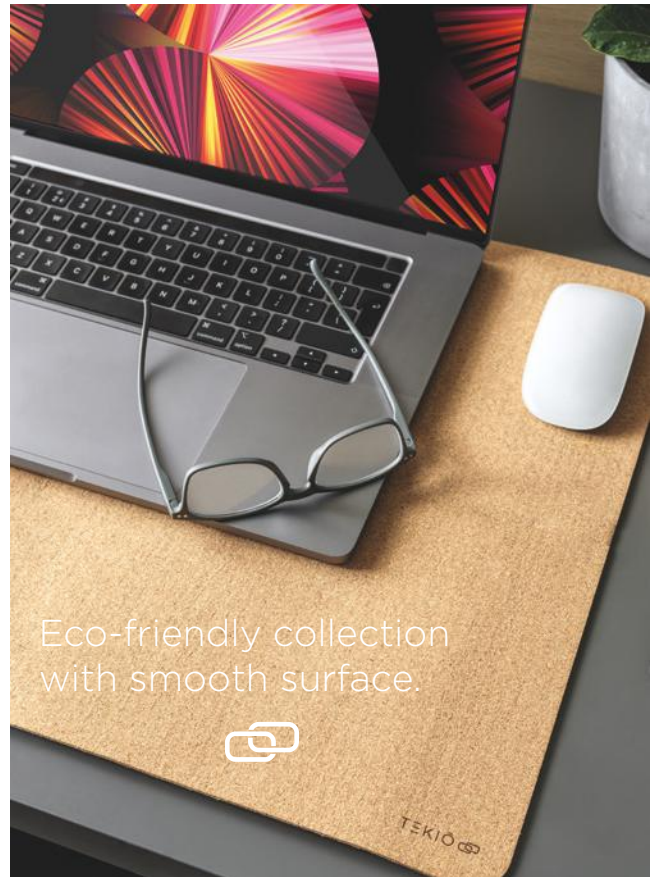

134264

FREAL WIRELESS CHARGING PAD

Ⓜ ABS Plastic 6.96 cm  ○●●●●

TEKIÖ

enhancing work mobility

A collection of stands for mobile phones, tablets and laptop computers.

Eco-friendly collection with smooth surface.