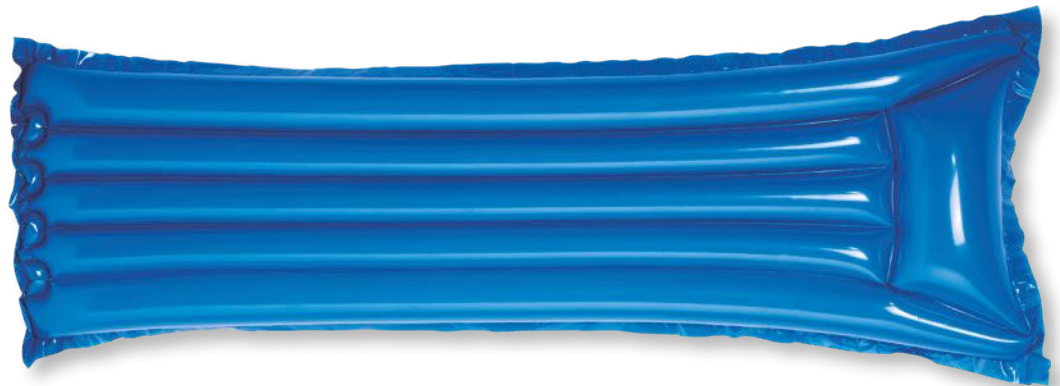

GLOBE TRANSPARENT BEACH BALL

Ⓜ PVC Plastic 📏 ∅ 28 cm 🔄 📺 ○