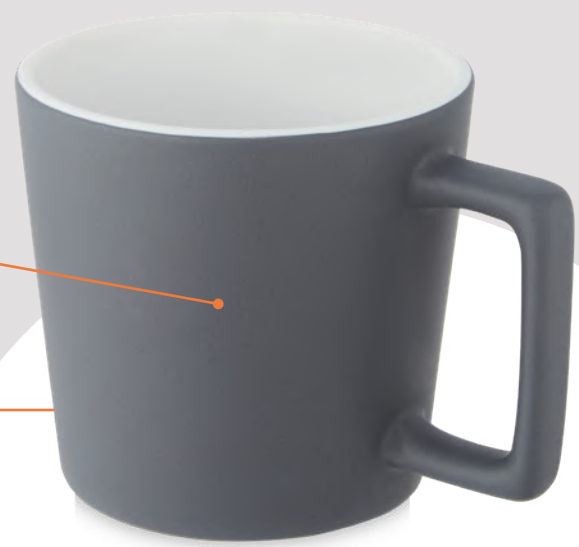

XL DOUBLE-WALLED HOT CHOCOLATE GLASS, PERFECT FOR COLD WINTER NIGHTS

Avenue

100676
IRIS 330 ML GLASS MUG
Borosilicate glass Ø 8.5 x 11 cm ☞ ☞ ☞ ☞

MODERN DESIGNED CERAMIC MUG WITH MATT FINISHING

bullet

100900
CALI 370 ML CERAMIC MUG WITH MATT FINISH
Ceramic Ø 9.5 x 9.1 cm ☞ ☞ ☞ ☞ ☞ ☞