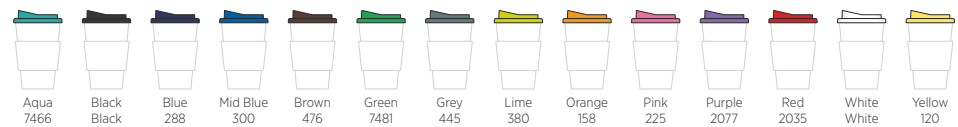

Lid colours

Grip colours

(Tyre grip available in black only)

Tumbler colours

(Americano Cortado available in clear only)

- 250 ML DOUBLE-WALL, AIR-INSULATED
- 300 ML SINGLE-WALL
- 250 ML SINGLE-WALL

MIX AND MATCH COLOURS