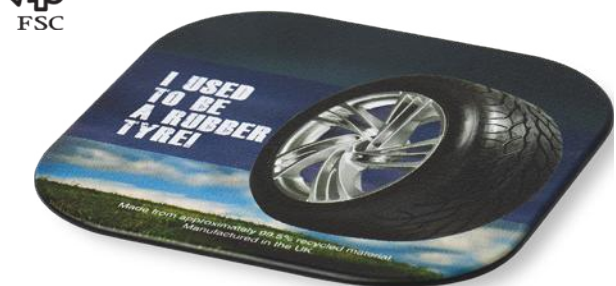

210520

BRITE-MAT® SQUARE COASTER WITH TYRE MATERIAL

Ⓜ Laminated paper, Recycled Plastic, Tyre material 0.3 x 9.5 x 9.5 cm ♻️ MPP ●