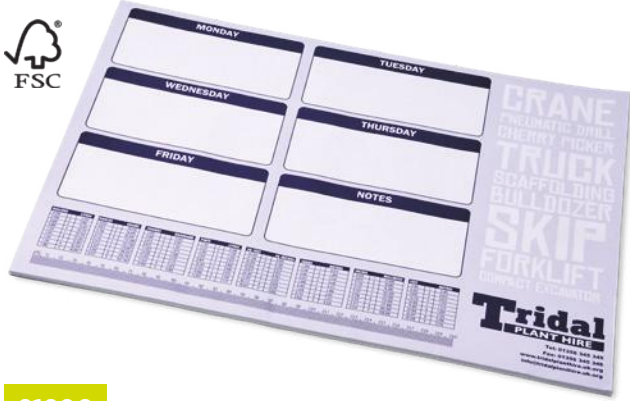

Desk
MATE...

21200

DESK-MATE® A2 NOTEPAD

Ⓜ Paper, 80 g/m², Cardboard, 461 g/m²

📏 42 x 59.4 x 0.6 cm ♻️ ♻️ ○

Desk
MATE...