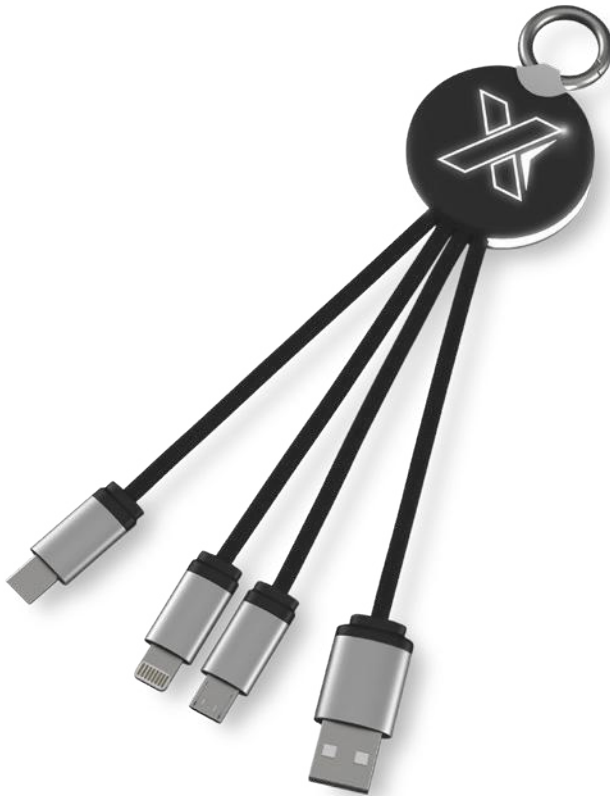

Ⓜ Rubber Ø 5 x 4.5 cm

1PX013

SCX.DESIGN O20 LIGHT-UP WIRELESS MOUSE Ⓜ Rubber, Bamboo wood 11 x 7 x 2.8 cm

1PX004

SCX.DESIGN C18 TRAVEL LIGHT-UP CABLE Ⓜ Rubber Ø 8 cm

1PX002

SCX.DESIGN C16 RING LIGHT-UP CABLE