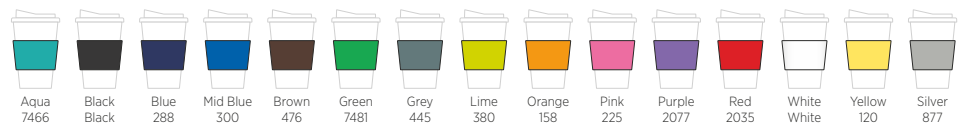

Lid colours

Grip colours

(Tyre grip available in black only)

Tumbler colours

(Americano Cortado available in clear only)

- 250 ML DOUBLE-WALL, AIR-INSULATED
- 300 ML SINGLE-WALL
- 250 ML SINGLE-WALL

MIX AND MATCH COLOURS