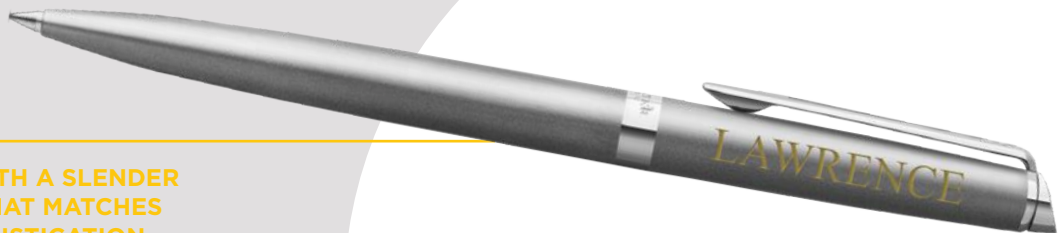

107728

EMBLEME BALLPOINT PEN

Ⓜ Metal 📏 Ø 1.2 x 14 cm 🔄 📏 📏 📏 ● ○

THE PROFESSIONAL AND AFFORDABLE WRITING CHOICE WITH A DISTINGUISHED FRENCH DESIGN

WATERMAN
PARIS