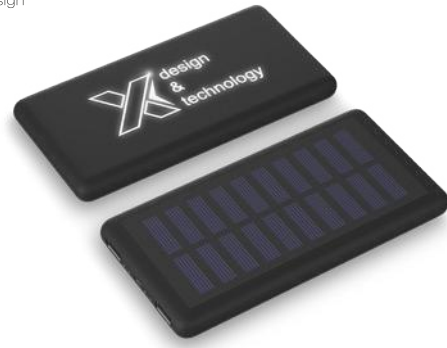

SCX.DESIGN P15 LIGHT-UP 5000 MAH POWERBANK

Ⓜ Rubber, Recycled PET Plastic

☑ 13.8 x 6.6 x 0.85 cm Ⓜ Ⓢ Ⓣ Ⓤ Ⓥ Ⓦ Ⓧ Ⓨ Ⓩ

SCX
.design

1PX021

SCX.DESIGN P30 8000 MAH LIGHT-UP SOLAR POWERBANK

Ⓜ Rubber, Recycled PET Plastic

☑ 15.3 x 7.6 x 1.4 cm Ⓜ Ⓢ Ⓣ Ⓤ Ⓥ Ⓦ Ⓧ Ⓨ Ⓩ

SCX
.design