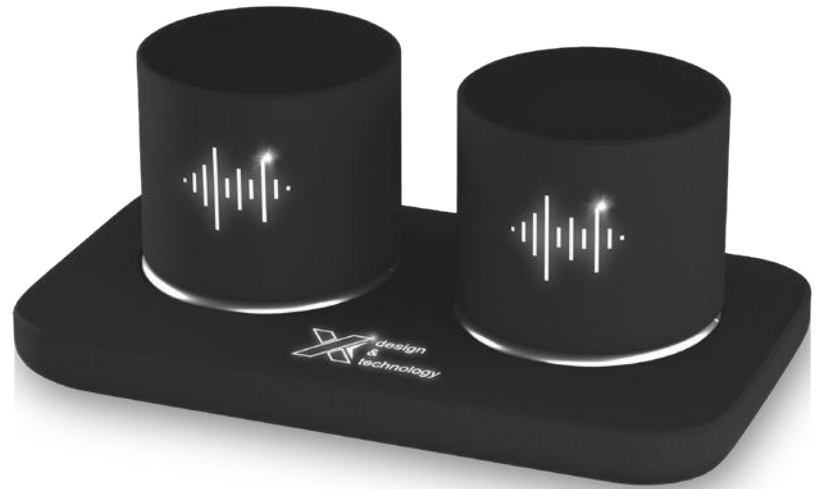

1PX028

SCX.DESIGN S40 LIGHT-UP DUAL STEREO SPEAKER STATION

Ⓜ Rubber, Aluminium 13.5 x 8 x 5.4 cm

SCX
.design