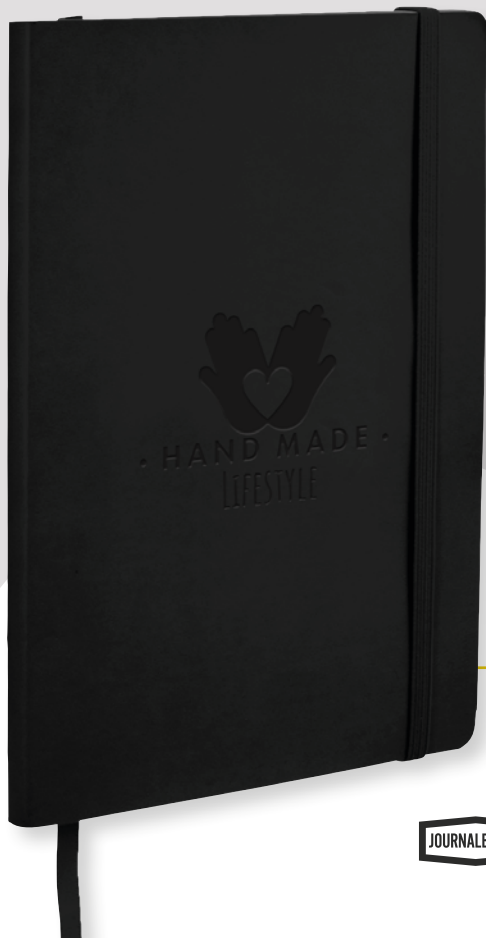

Journal Books

PREMIUM SOFT-TOUCH FEEL
HARDCOVER NOTEBOOK
WITH MATCHING PEN LOOP

JOURNALBOOKS

107395

NOVA A5 BOUND NOTEBOOK

Ⓜ Leatherette paper 21.5 x 14.2 x 1.6 cm

🌐 📄 📏 📐 📑 📂 📅 📆 📇 📈 📉 📊 📋 📌 📍 📎 📏 📐 📑 📂 📅 📆 📇 📈 📉 📊 📋 📌 📍 📎