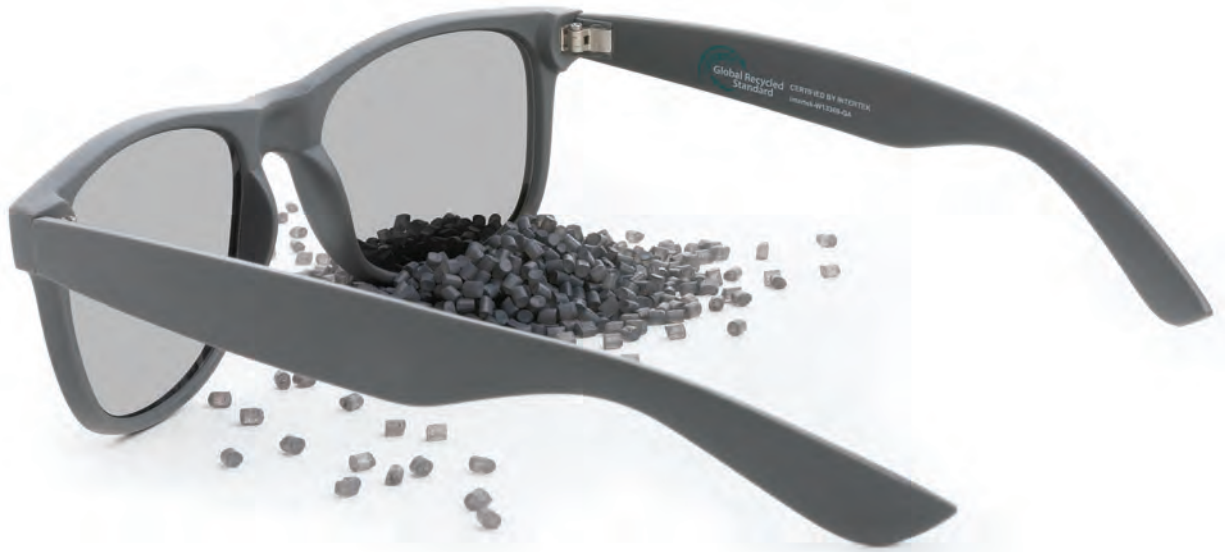

This product contains 65% GRS certified recycled PC, CERTIFIED BY CONTROL UNION, CU 1162221

1

2

5

0.27kg. **NEW**

P453.96*

GRS recycled plastic sunglasses

Size 14,4 x 4,8 x 3 cm Max. printsize 7 x 50 mm Print technique Pad print