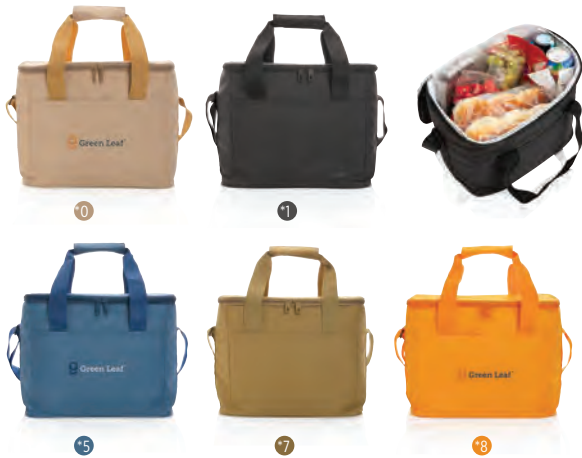

XD XCLUSIVE*

XD COLLECTION

6.1L   AWARE

 1.59kg.  10.3x  water.org **NEW**
P422.45*

Impact AWARE™ large cooler bag

Material: 300D rPET • Volume (litres): 17.3 • With Aware™ tracer: ✓ • Litres of water saved: 6.1 • # Plastic bottles reused: 10.37 • PVC free: ✓
Size 33 x 19,5 x 27 cm Max. printsize 120 x 200 mm Print technique Screen transfer