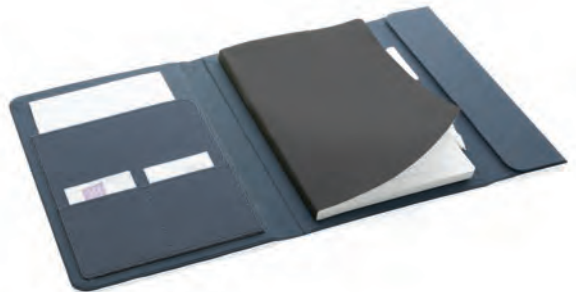

THIS PRODUCT SAVES **3.9L** | P774.385