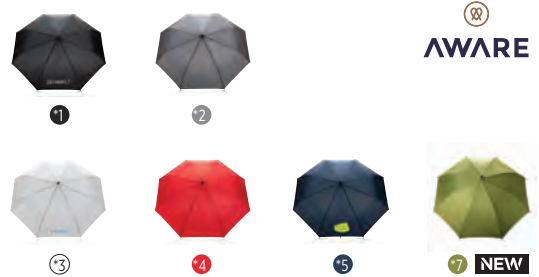

CO₂ 2.14kg. 7.6x water.org

P850.57*

20.5" Impact AWARE™ RPET 190T Pongee bamboo mini umbrella

Material: 190T Pongee rPET • Manual open • Frame: metal • Ribs: metal • 3 section • With AWARE™ tracer: √ • Litres of water saved: 4,5 • # Plastic bottles reused: 7,6 Size 58 x Ø 96 cm Max. printsize 120 x 180 mm Print technique Screen transfer