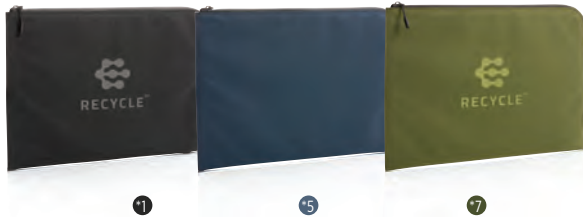

AWARE

085kg. 4.5x **NEW**

P788.10*

Impact Aware™ laptop 15.6" minimalist laptop sleeve

Material: 300D rPET • Volume (litres): 2 • With Aware™ tracer: √ • Litres of water saved: 2.7 • # Plastic bottles reused: 4.5 • PVC free: √ • Size 39,5 x 28,2 x 2 cm • Max. printsize 200 x 250 mm • Print technique Screen transfer

AWARE