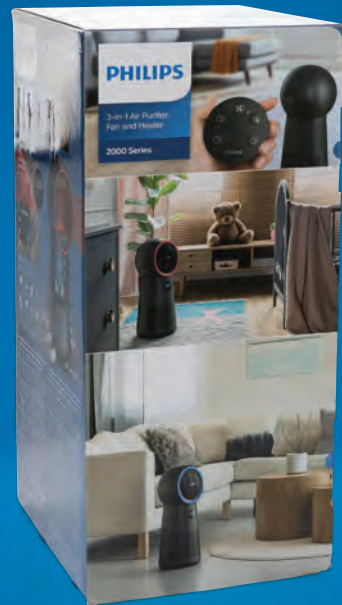

PHILIPS

NEW

P301.921

**Philips AMF220 3-in-1 Air Purifier,
Fan & Heater - Black**

Size 25 x 25 x 59 cm Max. printsize 20 x 40 mm Print technique
Doming

P301.081

Philips 30W ultra fast PD wall charger

Size 10 x 3 x 10 cm Max. printsize 10 x 35 mm Print technique Pad print