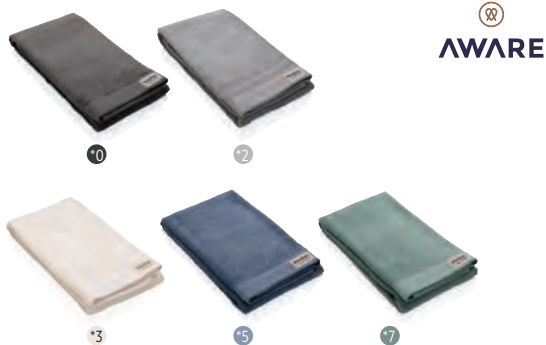

THIS PRODUCT SAVES  **2.7L** | P788.105

THIS PRODUCT SAVES  **4.8L** | P774.395

THIS PRODUCT SAVES  **1.9L** | P774.371

THIS PRODUCT SAVES  **3.9L** | P774.385

2.41kg.

P453.81*

Ukiyo Sakura AWARE™ 500 gsm bath towel 50 x 100cm