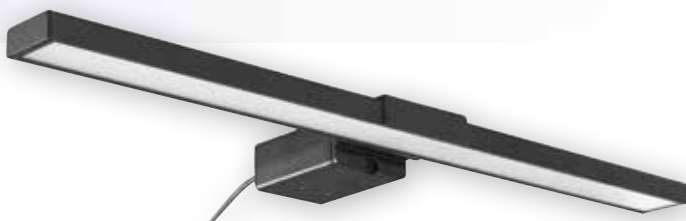

from 12,95 €

LIGHT Monitorlight

N-m 579 black. Good working light for angular monitor housings. Saves electricity and protects the eyes. 60 LEDs, three light colours: natural, white, warm-white. Colour temperature: 3,000 K / 4,000 K / 5,000 K. Maximum brightness: approx. 380 LUX. Dimmable, timer function. Connection cable 1,550 mm (USB A-USB Micro). Input: 5 V / 1 A. Power 4.5 W. Material: ABS.

Dimensions: 400 x 93 x 23 mm. Weight: 159 g. Individually boxed.

Origination: on body, 30 x 15 mm, 30 x 30 mm (D2).

	up to 99	from 100	from 200	from 300	from 500
Price in €	12,95	12,95	12,95	12,95	12,95