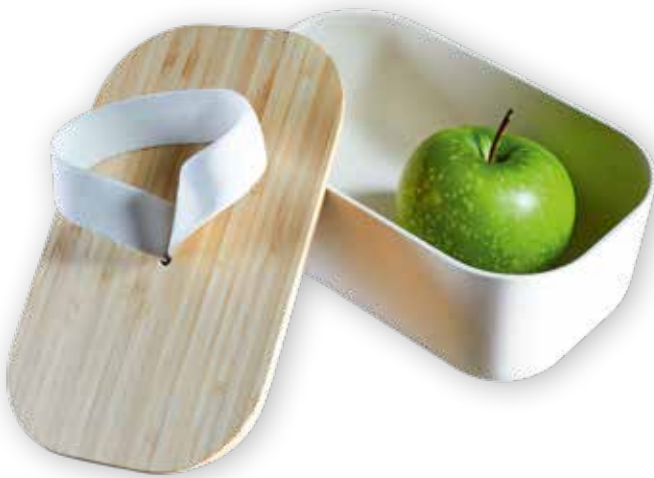

from 12,98 €

Sustainable lunchbox ECO L3 with Bamboo lid

N-m 564 natural white / bamboo. 100 % ecological, with bamboo cover and firmly integrated elastic band. Material: 100 % PLA, bamboo lid Silicone. **Dimensions:** 82 x 200 x 120 mm. Weight: 486 g. Individually boxed. **Origination:** on lid, 50 x 30 mm (L4), 70 x 50 mm (L5); on box long side, 50 x 30 mm; (D2); on box end, 30 x 30 mm (D2). Delivery without decoration.

	up to 99	from 100	from 200	from 300	from 500
Price in €	13,79	13,45	13,25	13,11	12,98

from 5,71 €

Eco-Friendly double lunchbox ECO L1 with Bamboo lid and cutlery

N-m 561 grey / bamboo. With elastic band and cutlery set. Material: Container 100 % PP, bamboo lid. **Dimensions:** 180 x 105 x 92 mm. Weight: 408 g. Individually boxed. **Origination:** on lid, 50 x 30 mm (L4), 70 x 50 mm (L5); on side surface, 50 x 30 mm (D2, UV3).

	up to 99	from 100	from 200	from 500	from 1.000
Price in €	6,10	5,95	5,86	5,80	5,71