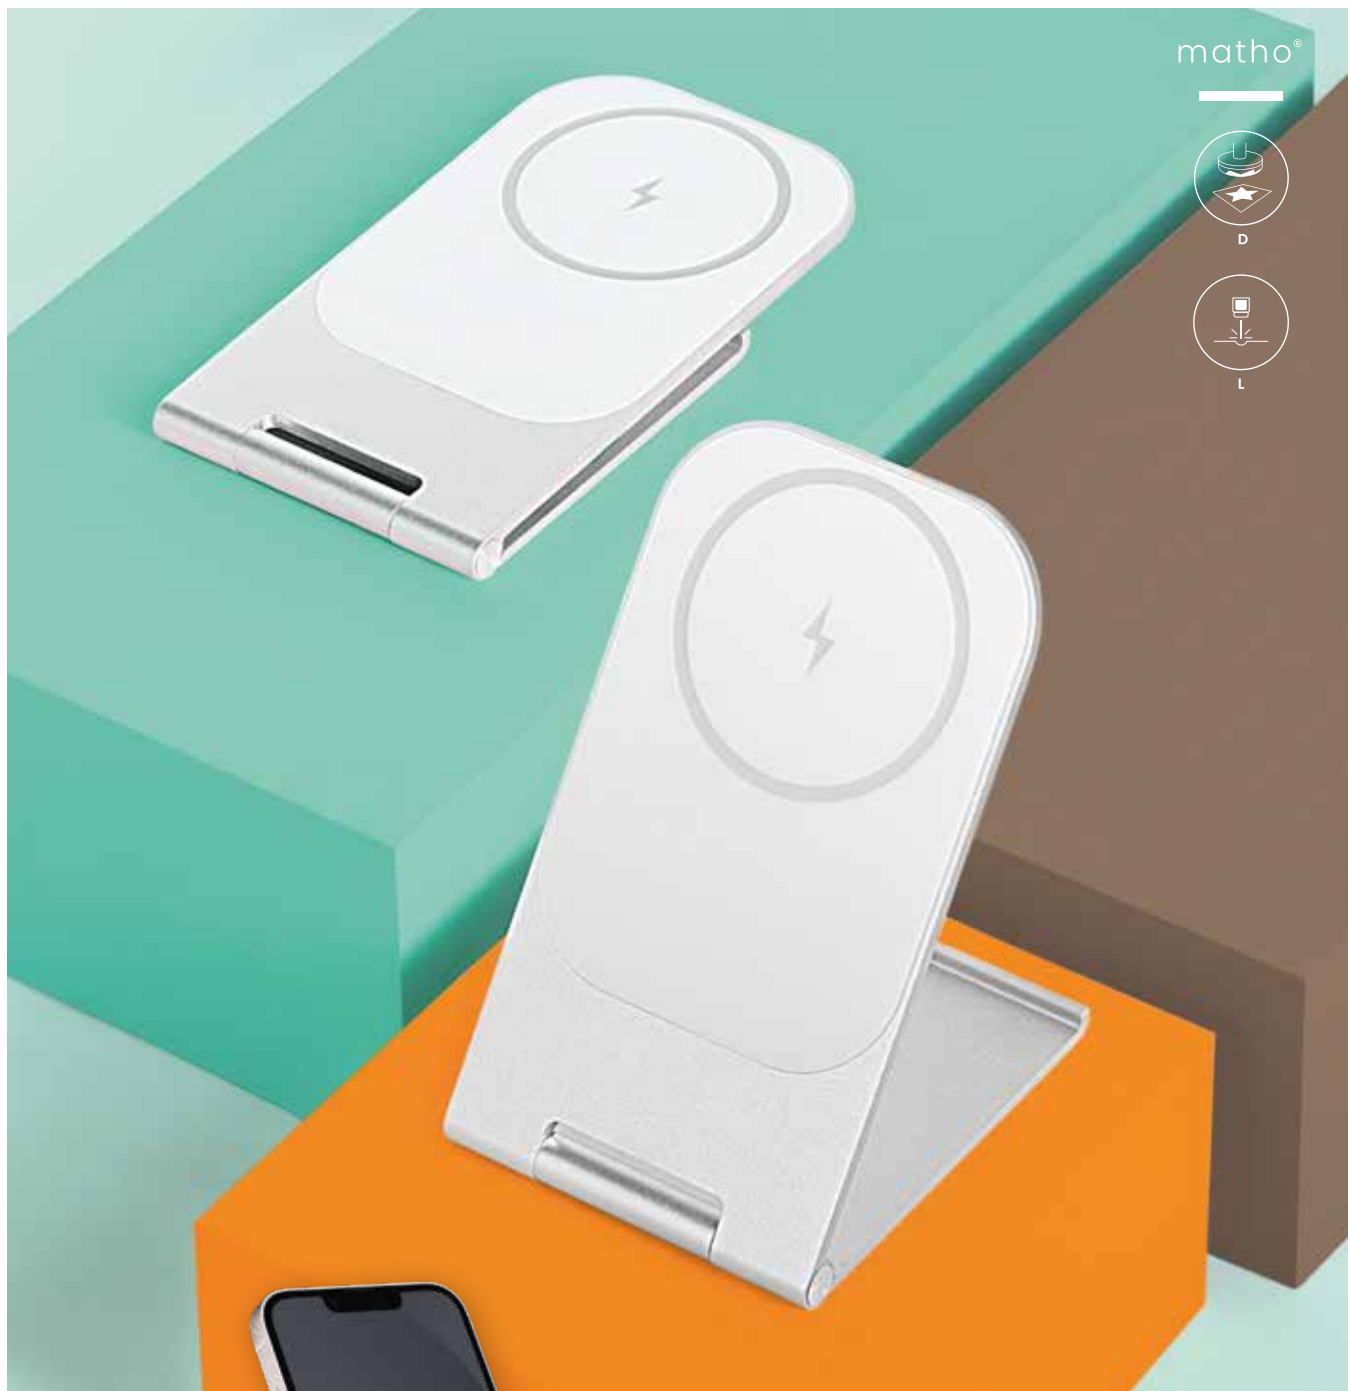

	up to 99	from 100	from 200	from 300	from 500
Price in €	29,26	28,55	28,12	27,84	27,41

from 23,95 €

SLIM Magsafe Wireless

N-m 601. Charging Stand; Magsafe Wireless Charger Stand 15 W for all Qi-enabled devices (with adhesive magnetic ring for non MagSafe products); White charging cable included 300 mm (USB-Type C). Input 5V/2A, 9V/2A, 12V/1,5A (QC or PD). Output 5W/7,5W/10W/15W; Conversion efficiency normal 70 %, fast charge 75 %; Charging effective distance 3 - 6 mm; Foreign objects detection; Over-current- and Over-temperature protection; Material: Aluminum Alloy; Single boxed; **Dimensions:** Size 128 x 70 x 8,5 mm; Weight 123 g; **Origination:** on the body, 40 x 10 mm (D2, L2, UV2). Delivery without smartphone.