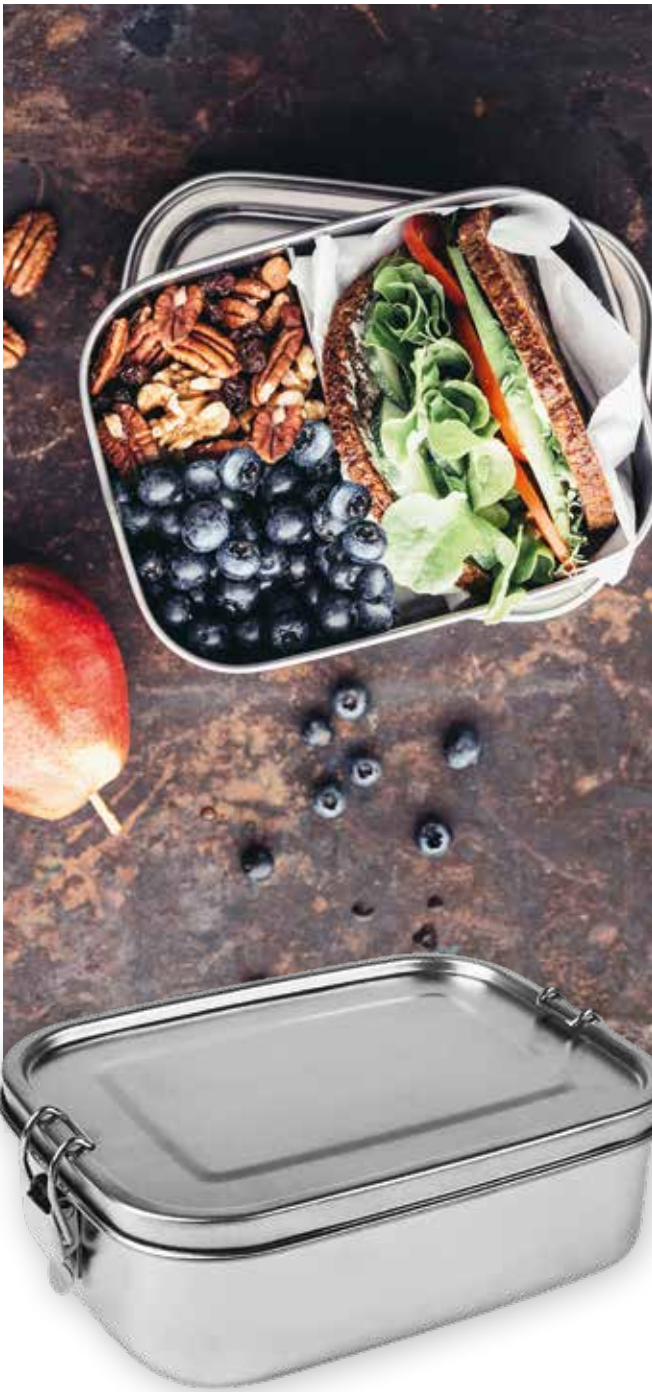

from 13,68 €

Stainless Steel Lunch Box 1.200 ml

N-m 604. One for purists and true environmentalists! 1,200 ml capacity, encased in 100% stainless steel. With sealing rubber in the lid. Material: stainless steel S304, silicone. **Dimensions:** : 195 x 146 x 65 mm. Weight without packaging: 314 g. Plastic-free individual packaging. **Origination:** on the cover 40 x 20 mm (D2, L2); on the lid 50 x 30 mm (D3, L3); on the side of the body 40 x 20 mm (D2, L2); on the side of the body 60 x 20 mm (D3, L3). (D2+D3: HDLI for stainless steel baking varnish).

	up to 99	from 100	from 200	from 300	from 500
Price in €	14,61	14,25	14,04	13,89	13,68

① from 7,97 €

② from 10,51 €

① ECO GLASS S Lunchbox

N-m 586 Glass / Bamboo. Sustainable food storage box. Volume: 640 ml. High temperature resistant borosilicate glass (up to 560 °C), natural bamboo lid with silicone lip. Black strap. Material: Glass, bamboo, acrylic fiber. **Dimensions:** 173 x 127 x 59 mm. Weight: 573 g. Individually boxed. **Origination:** on lid, 50 x 30 mm (L4), on lid 70 x 50 mm (L5); on body, 30 x 30 mm (D3 + HDL1). (D3: HDL1 for stainless steel baking varnish).

	up to 99	from 100	from 200	from 300	from 500
Price in €	8,51	8,30	8,18	8,09	7,97

② ECO GLASS L Lunchbox

N-m 587 Glass / Bamboo. Sustainable food storage box. Volume: 1,050 ml. High temperature resistant borosilicate glass (up to 560 °C), natural bamboo lid with silicone lip. Black strap. Material: Glass, bamboo, acrylic fiber. **Dimensions:** 200 x 150 x 69 mm. Weight: 833 g. Individually boxed. **Origination:** on lid, 50 x 30 mm (L4); on lid 70 x 50 mm (L5); on body, 30 x 30 mm (D3 + HDL1). (D3: HDL1 for stainless steel baking varnish).

	up to 99	from 100	from 200	from 300	from 500
Price in €	11,22	10,95	10,79	10,68	10,51