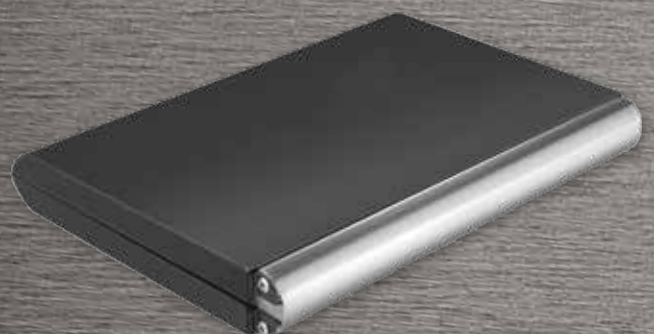

NEW

from
33,55 €

from 33,55 €

SOLID Charcoal BBQ

N-m 605. SOLID. A statement. Barbecue in style! Ultra-flat and ultra-fast to assemble. Material: stainless steel, rolled steel, chromed steel. **Dimensions:** 362 x 259 x 45 mm (closed); 350 x 240 x 390 mm (opened); 230 x 345 mm (grilling surface); **Weight without packaging:** 3454 g. Individual packaging. **Advertising imprint:** on the body 50 x 30 mm (D2); on the body 70 x 40 mm (D3).

	up to 99	from 100	from 200	from 300	from 500
Price in €	34,95	34,95	34,43	34,08	33,55

matho®

Prices plus taxes and freight