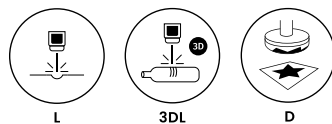

BOTTLES & MUGS

02

from 16,27 €

NEW

BOB 1200 ml vacuum flask

N-m 612. What a guy!! Vacuum flask with 1200 ml capacity. For master builders and all those who want to become one. With screw cap as drinking cup and sturdy folding handle. Material: stainless steel and ABS, silver; Plastic-free individual packaging.
Dimensions: 313 x Ø 100 mm; Weight without packaging: 816 g.
Advertising imprint: on the body 50 x 20 mm (D2,L2); on the body 70 x 60 mm (3DL3); On the lid Ø 50mm (D2,L2).

	up to 99	from 100	from 200	from 300	from 500
Price in €	17,37	16,95	16,70	16,53	16,27

matho®

Prices plus taxes and freight

BOTTLES & MUGS 13