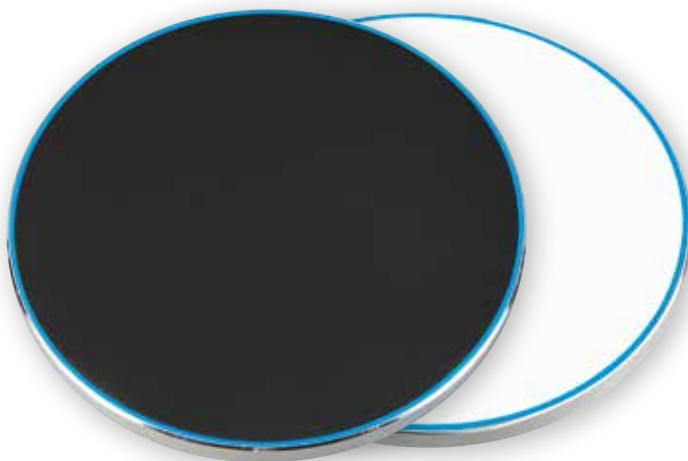

Wireless charger 10 W

N-m 484 aluminiumfarben / schwarz / N-m 544 white / silver. Wireless (inductive) charger for all Qi compatible devices. Input: 5 V 2 A / 9 V 1.67 A. Output: 5 V 1 A / 9 V 1.1 A. Charging efficiency: $\geq 76\%$. Includes charging cable (USB/micro-USB). Material: Aluminium EV1 anodised, natural, silicone. **Dimensions:** $\varnothing 100$ x 6 mm. Weight: 46 g. Individually boxed. **Origination:** on body, 1c white/silver 50 x 30 mm (D2/UV2); on body, $\varnothing 95$ mm full surface (UV3).

	up to 99	from 100	from 200	from 300	from 500
Price in €	7,12	6,95	6,85	6,78	6,67