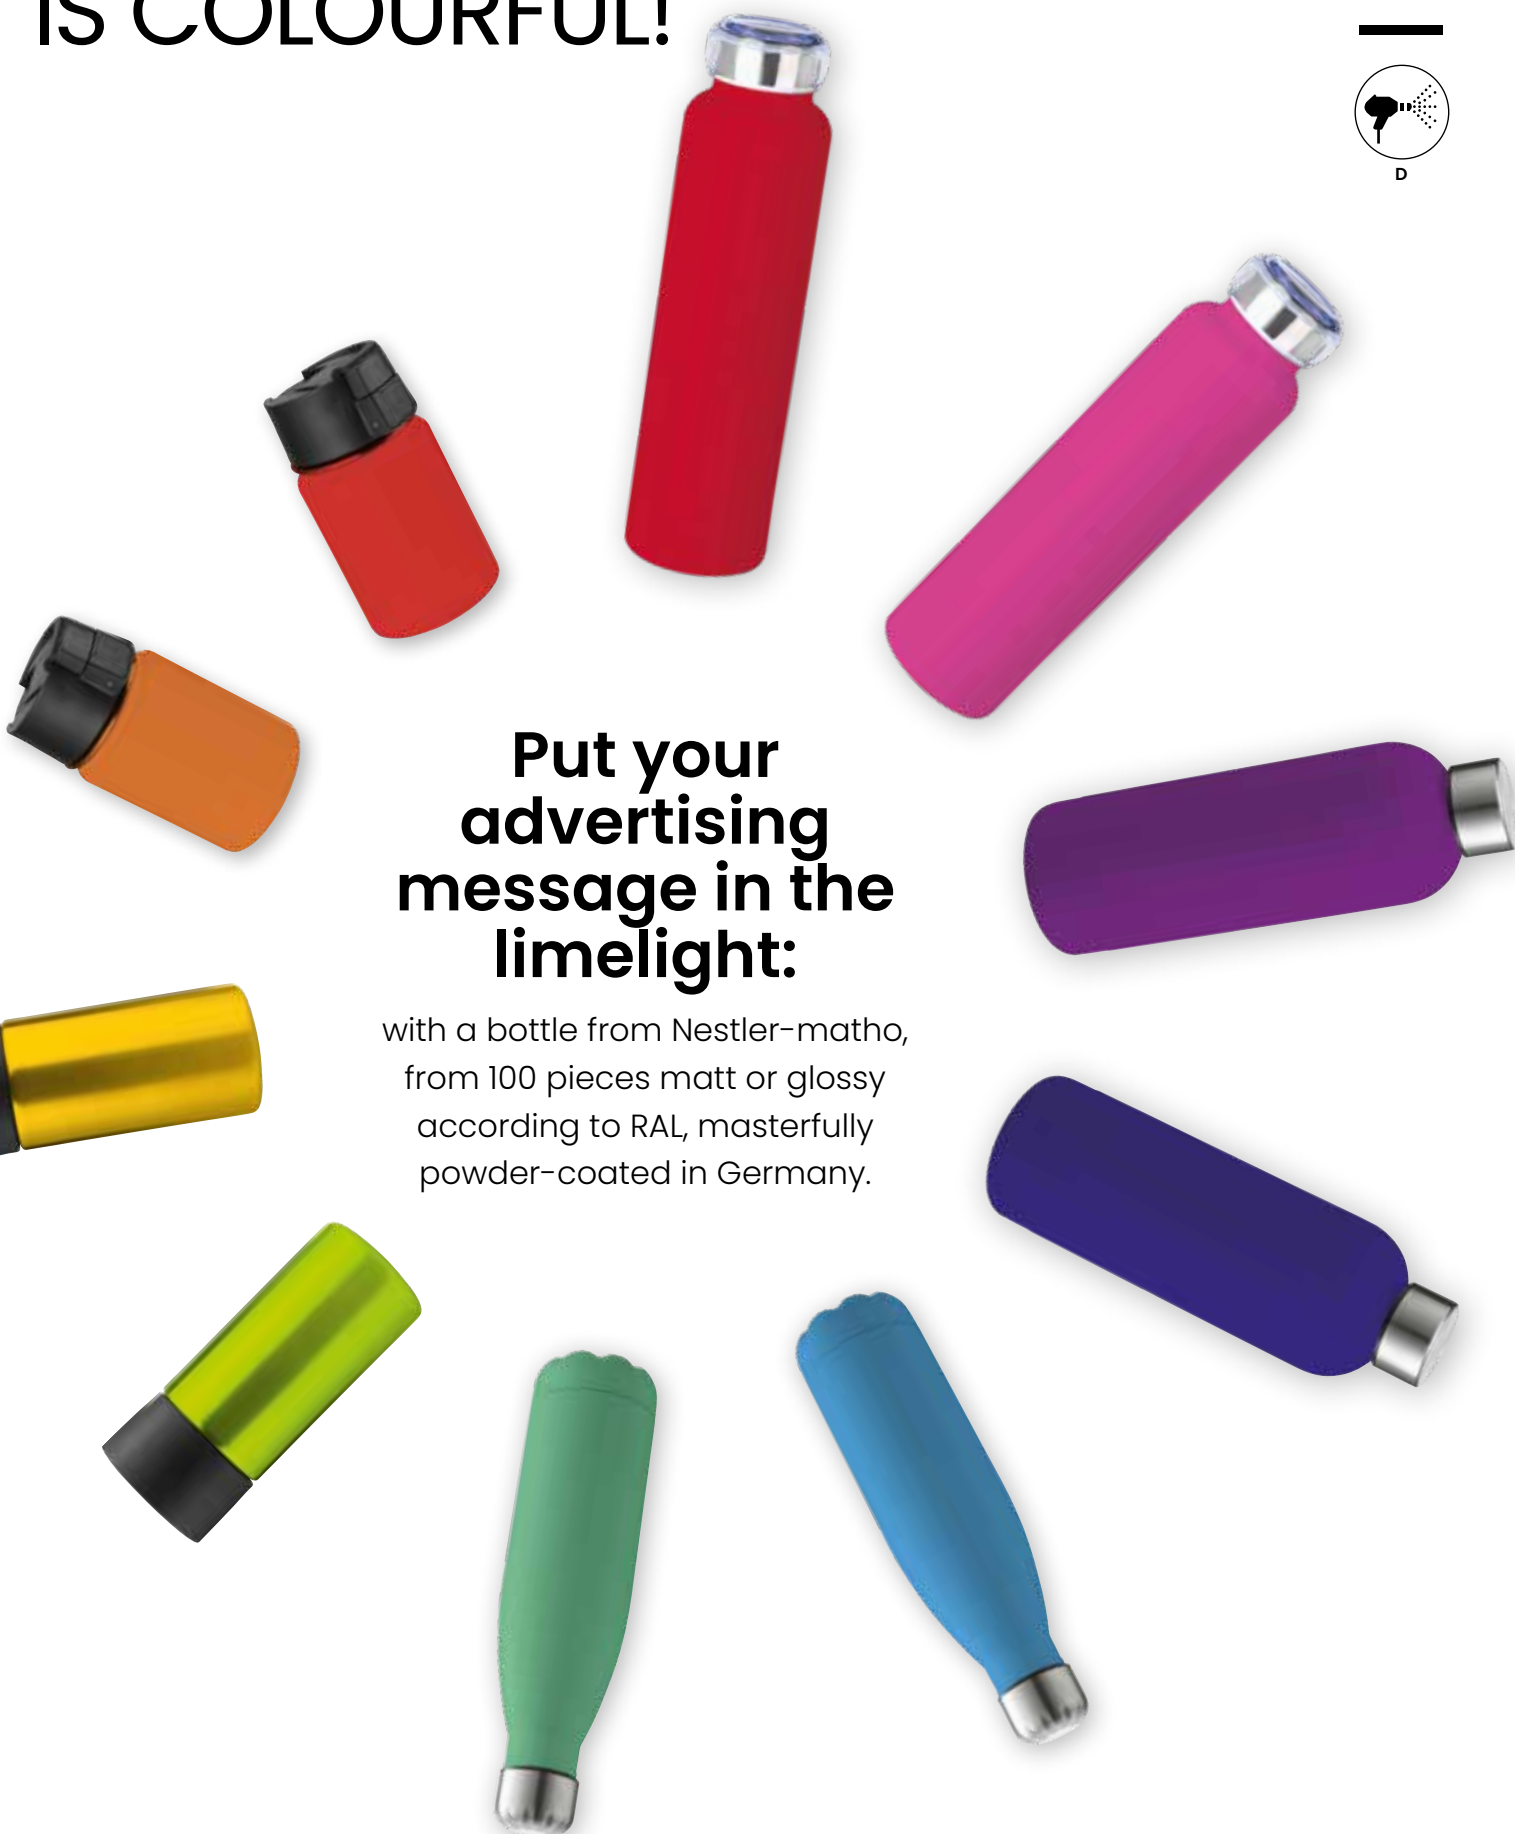

IS COLOURFUL!

matho®

Put your advertising message in the limelight:

with a bottle from Nestler-matho, from 100 pieces matt or glossy according to RAL, masterfully powder-coated in Germany.

from 29,71 €
HOT WiFi BBQ thermometer